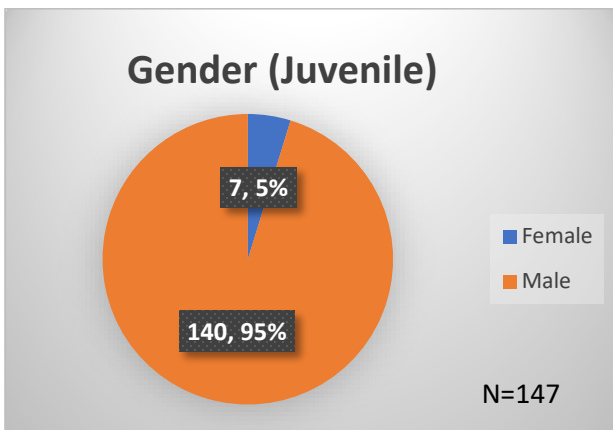

### Tuesday Morning Midnight Count

Total # of probation Involved youth<sup>1</sup>: 1,171

<sup>1</sup> Probation Active: Any youth who is pending sentencing with an active social history, has been formally placed on probation or supervision with Cook County Juvenile Probation on the date of the report.