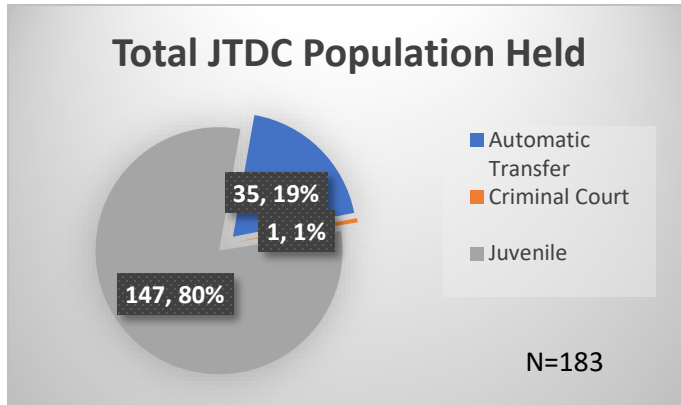

## Demographics for JTDC Population

### Tuesday Morning Midnight Count

Total # of probation Involved youth<sup>1</sup>: 1,171

<sup>1</sup> Probation Active: Any youth who is pending sentencing with an active social history, has been formally placed on probation or supervision with Cook County Juvenile Probation on the date of the report.