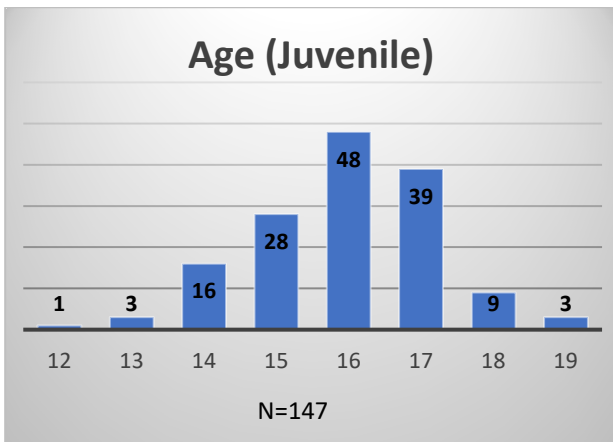

## Demographics for JTDC Population

### Tuesday Morning Midnight Count

Total # of probation Involved youth<sup>1</sup>: 1,171

<sup>1</sup> Probation Active: Any youth who is pending sentencing with an active social history, has been formally placed on probation or supervision with Cook County Juvenile Probation on the date of the report.