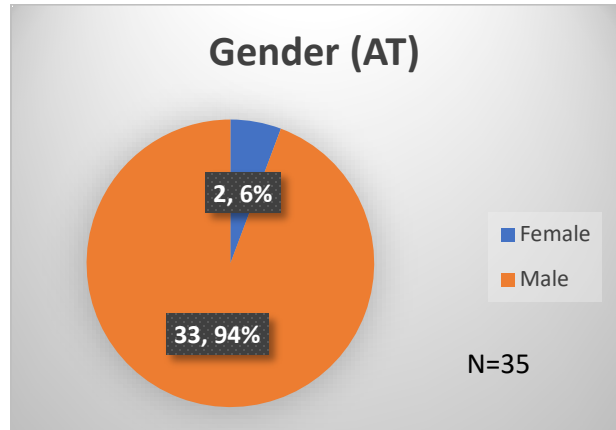

## Demographics for JTDC Population

### Tuesday Morning Midnight Count

Total # of probation Involved youth<sup>1</sup>: 1,171

<sup>1</sup> Probation Active: Any youth who is pending sentencing with an active social history, has been formally placed on probation or supervision with Cook County Juvenile Probation on the date of the report.